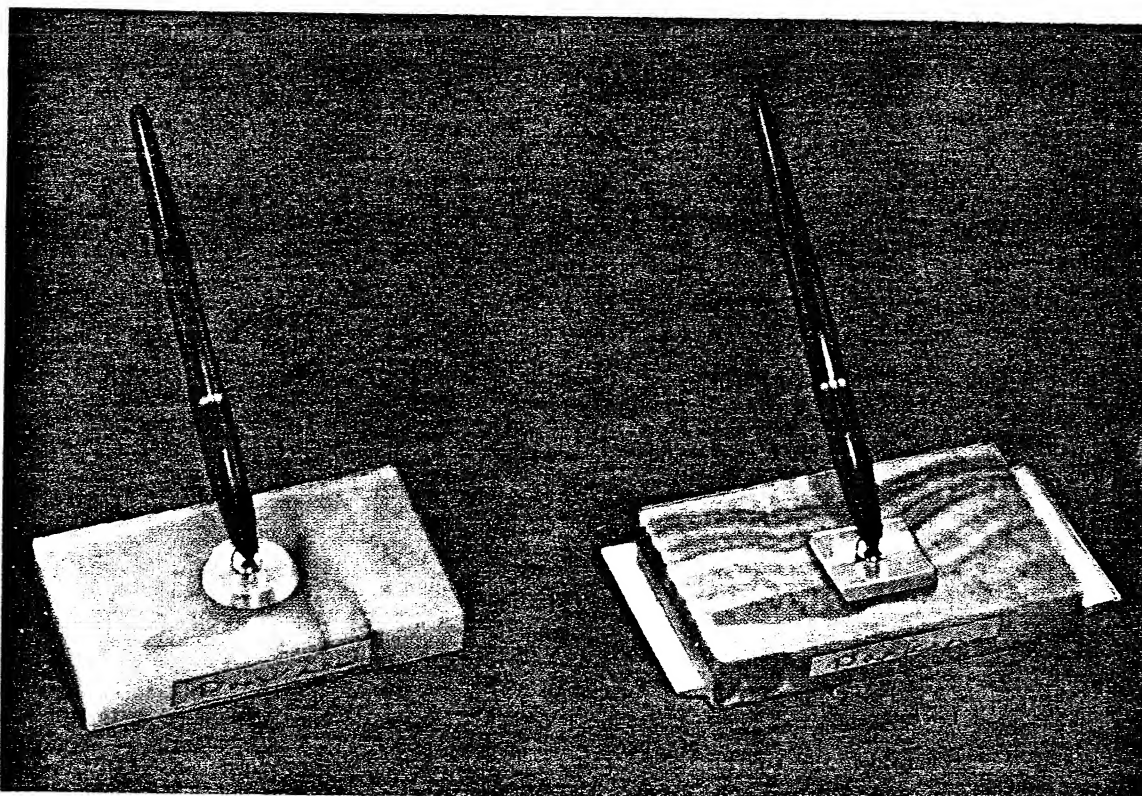

MODEL NO. 90-150

Pedrara onyx base, gold-colored escutcheon.
Black "51" pen and holder, 3½ x 5¾" . . . . . $20.00.
No. 90-151: same base with maroon pen and holder.

MODEL NO. 90-168

Brown onyx with gold-colored trim.
Black "51" pen and holder, 3½ x 5¾" . . . . . $25.00.
No. 90-169: same base with maroon pen and holder.